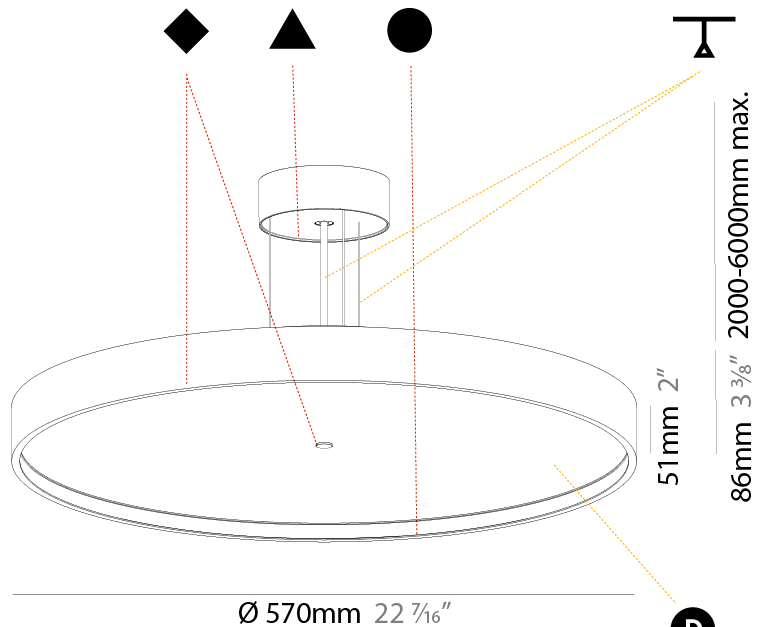

GENERAL

Series: Sign Diva
Subseries: Sign Diva Korona
Partner: Prolicht
Division: Architectural
Installation: Suspension
Product Type: Pendant
Mounting Location: Ceiling
Light Distribution: Direct

PHYSICAL

Shape: Round
Diameter (mm): 570
Diameter (in): 22 7/16
Height (mm): 86
Height (in): 3 3/8
Weight (kg): 8.067
Weight (lbs): 17.78

Diffuser: PMMA - Opal / Micro-Prism / Sparkling Secret / Vintage Industrial

Fixture Finish: SSR / BKV / CWI / CRY / HAB / UFT / ITA / RUA / FTG / MYG / LOD / PUS / FRO / FUP / KIA / POP / BLS / SPG / MEY / GOH / CHC / COM / ABZ / JAG / OBR / MOS / ROR

Fixture Material: PMMA / Extruded Aluminum / Steel

Cable Details: 2000mm/78 3/4" or 6000mm/236 1/4" Transparent Cable

ELECTRICAL

Lamp Type: LED (Zhaga Standard)
Input Wattage (W): 49
Total Output Wattage (W): 46.9
Dimming: Tri-Mode (Non-Dimming and Phase Dimming (120Vac only) and 0-10V Dimming)
Driver Included: Yes
Driver Location: Integrated
Driver Type: Constant Current - Universal
Driver Class: Class 2
Input Voltage (V): 120 - 277
Constant Current (MA): 350

LED

Color Temperature (°K): 2700 / 3000 / 3500 / 4000
Max. Delivered Lumen (lm): 4978 / 5337 / 5384 / 5494
Nominal Lumen (lm): 6199 / 6646 / 6705 / 6842
CRI: >90 CRI
Lamp Life (hrs): 50000

OPTICAL

RATINGS AND CERTIFICATIONS

Certified By: Certified for North American Standards
IP rating: IP20