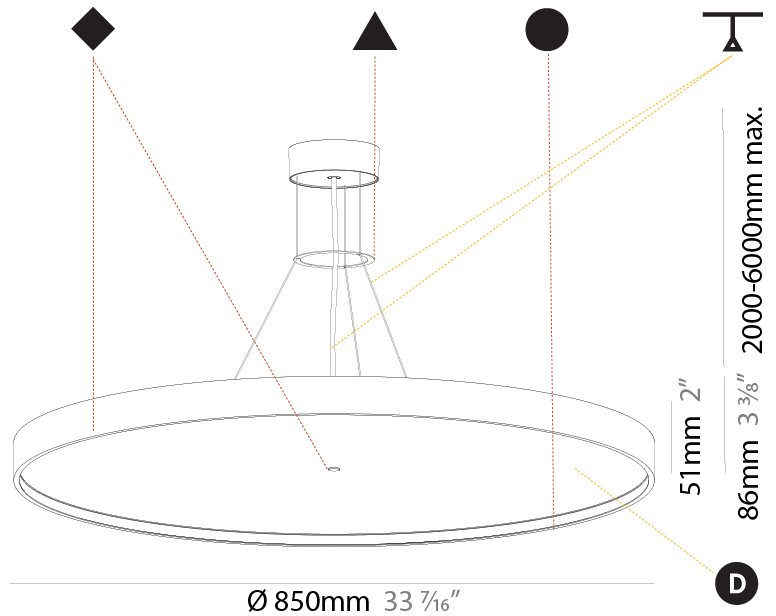

GENERAL

Series: Sign Diva
Subseries: Sign Diva Korona
Partner: Prolicht
Division: Architectural
Installation: Suspension
Product Type: Pendant
Mounting Location: Ceiling
Light Distribution: Direct

PHYSICAL

Shape: Round
Diameter (mm): 850
Diameter (in): 33 7/16"
Height (mm): 86
Height (in): 3 3/8"
Max. Overall Height (mm): 2086
Max. Overall Height (in): 82 1/8"
Weight (kg): 14.399
Weight (lbs): 31.74
Diffuser: PMMA - Opal / Micro-Prism / Sparkling Secret / Vintage Industrial
Fixture Finish: SSR / BKV / CWI / CRY / HAB / UFT / ITA / RUA / FTG / MYG / LOD / PUS / FRO / FUP / KIA / POP / BLS / SPG / MEY / GOH / CHC / COM / ABZ / JAG / OBR / MOS / ROR
Fixture Material: PMMA / Extruded Aluminum / Steel
Cable Details: 2000mm or 6000mm Transparent Cable

ELECTRICAL

Lamp Type: LED (Zhaga Standard)
Input Wattage (W): 96.8
Total Output Wattage (W): 76.8
Dimming: Tri-Mode (Non-Dimming and Phase Dimming (120Vac only) and 0-10V Dimming)
Driver Included: Yes
Driver Location: Integrated
Driver Type: Constant Current - Universal
Driver Class: Class 2
Input Voltage (V): 120 - 277
Constant Current (MA): 600

LED

Color Temperature (°K): 2700 / 3000 / 3500 / 4000
Max. Delivered Lumen (lm): 9094 / 9806 / 11385 / 11617
Nominal Lumen (lm): 10753 / 11596 / 13461 / 13736
CRI: >90 CRI
Lamp Life (hrs): 50000

OPTICAL

RATINGS AND CERTIFICATIONS

Certified By: Certified for North American Standards
IP rating: IP20