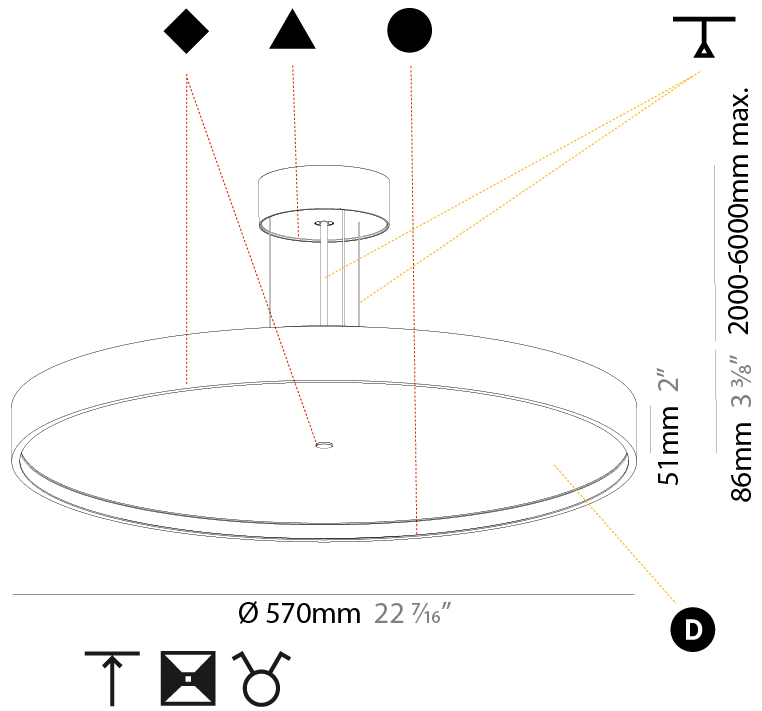

GENERAL

Series: Sign Diva
Subseries: Sign Diva Korona
Partner: Prolicht
Division: Architectural
Installation: Suspension
Product Type: Pendant
Mounting Location: Ceiling
Light Distribution: Direct / Indirect

PHYSICAL

Shape: Round
Diameter (mm): 570
Diameter (in): 22 ⁷/₁₆"
Height (mm): 86
Height (in): 3 ³/₈"
Weight (kg): 8.812
Weight (lbs): 19.43
Diffuser: PMMA - Opal / Micro-Prism / Sparkling Secret / Vintage Industrial
Fixture Finish: SSR / BKV / CWI / CRY / HAB / UFT / ITA / RUA / FTG / MYG / LOD / PUS / FRO / FUP / KIA / POP / BLS / SPG / MEY / GOH / CHC / COM / ABZ / JAG / OBR / MOS / ROR
Fixture Material: PMMA / Extruded Aluminum / Steel
Cable Details: 2000mm/78 3/4" or 6000mm/236 1/4" Transparent Cable

ELECTRICAL

Lamp Type: LED (Zhaga Standard)
Input Wattage (W): 67
Total Output Wattage (W): 60.9
Dimming: Tri-Mode (Non-Dimming and Phase Dimming (120Vac only) and 0-10V Dimming)
Driver Included: Yes
Driver Location: Integrated
Driver Type: Constant Current - Universal
Driver Class: Class 2
Input Voltage (V): 120 - 277
Constant Current (MA): 350

LED

Color Temperature (°K): 2700 / 3000 / 3500 / 4000
Max. Delivered Lumen (lm): 6632 / 6728 / 6812 / 6951
Nominal Lumen (lm): 9097 / 9229 / 9344 / 9535
CRI: >90 CRI
Lamp Life (hrs): 50000

OPTICAL

RATINGS AND CERTIFICATIONS

Certified By: Certified for North American Standards
IP rating: IP20

A

D