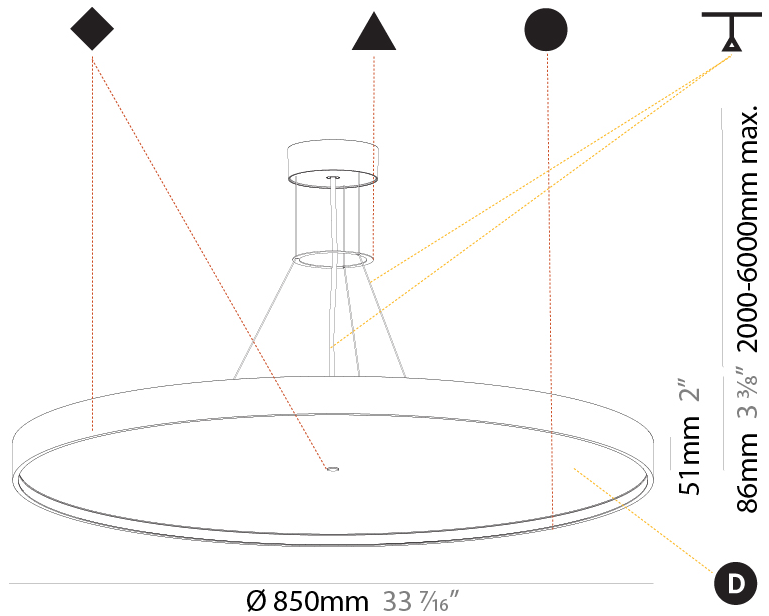

GENERAL

Series: Sign Diva
Subseries: Sign Diva Korona
Partner: Prolicht
Division: Architectural
Installation: Suspension
Product Type: Pendant
Mounting Location: Ceiling
Light Distribution: Direct / Indirect

PHYSICAL

Shape: Round
Diameter (mm): 850
Diameter (in): 33 ⁷/₁₆"
Height (mm): 86
Height (in): 3 ³/₈"
Max. Overall Height (mm): 2086
Max. Overall Height (in): 82 ¹/₈"
Weight (kg): 15.251
Weight (lbs): 33.62
Diffuser: PMMA - Opal / Micro-Prism / Sparkling Secret / Vintage Industrial
Fixture Finish: SSR / BKV / CWI / CRY / HAB / UFT / ITA / RUA / FTG / MYG / LOD / PUS / FRO / FUP / KIA / POP / BLS / SPG / MEY / GOH / CHC / COM / ABZ / JAG / OBR / MOS / ROR
Fixture Material: PMMA / Extruded Aluminum / Steel
Cable Details: 2000mm or 6000mm Transparent Cable

ELECTRICAL

Lamp Type: LED (Zhaga Standard)
Input Wattage (W): 118.8
Total Output Wattage (W): 76.8 / 18
Dimming: Tri-Mode (Non-Dimming and Phase Dimming (120Vac only) and 0-10V Dimming)
Driver Included: Yes
Driver Location: Integrated
Driver Type: Constant Current - Universal
Driver Class: Class 2
Input Voltage (V): 120 - 277
Constant Current (MA): 600 / 350

LED

Color Temperature (°K): 2700 / 3000 / 3500 / 4000
Max. Delivered Lumen (lm): 10450 / 10854 / 12325 / 12577
Nominal Lumen (lm): 13561 / 14178 / 16100 / 16429
CRI: >90 CRI
Lamp Life (hrs): 50000

OPTICAL

RATINGS AND CERTIFICATIONS

Certified By: Certified for North American Standards
IP rating: IP20