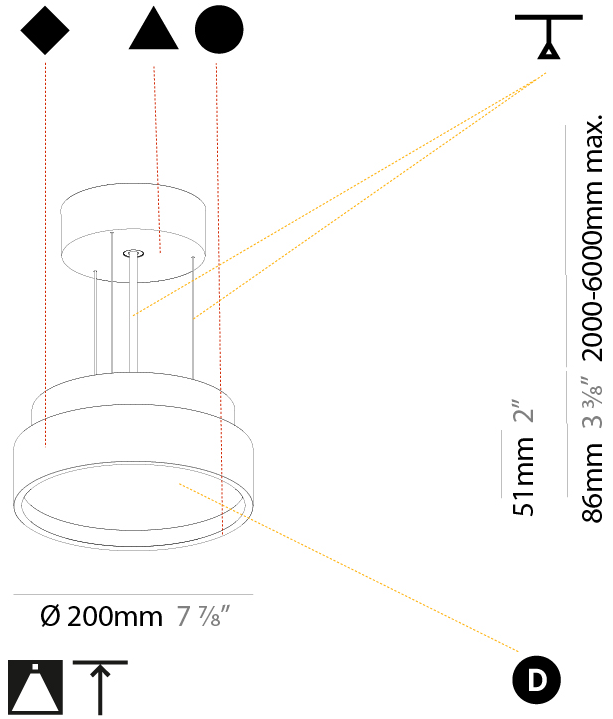

GENERAL

Series: Sign Diva
Subseries: Sign Diva Korona
Partner: Prolicht
Division: Architectural
Installation: Suspension
Product Type: Pendant
Mounting Location: Ceiling
Light Distribution: Direct

PHYSICAL

Shape: Round
Diameter (mm): 200
Diameter (in): 7 7/8
Height (mm): 86
Height (in): 3 3/8
Weight (kg): 1.873
Weight (lbs): 4.129
Diffuser: PMMA - Opal / Micro-Prism / Sparkling Secret / Vintage Industrial
Fixture Finish: SSR / BKV / CWI / CRY / HAB / UFT / ITA / RUA / FTG / MYG / LOD / PUS / FRO / FUP / KIA / POP / BLS / SPG / MEY / GOH / CHC / COM / ABZ / JAG / OBR / MOS / ROR
Fixture Material: PMMA / Extruded Aluminum / Steel
Cable Details: 2000mm/78 3/4" or 6000mm/236 1/4" Transparent Cable

ELECTRICAL

Lamp Type: LED (Zhaga Standard)
Input Wattage (W): 10
Total Output Wattage (W): 11
Dimming: Tri-Mode (Non-Dimming and Phase Dimming (120Vac only) and 0-10V Dimming)
Driver Included: Yes
Driver Location: Integrated
Driver Type: Constant Current - Universal
Driver Class: Class 2
Input Voltage (V): 120 - 277
Constant Current (MA): 350

LED

Color Temperature (°K): 2700 / 3000 / 3500 / 4000
Max. Delivered Lumen (lm): 836 / 895 / 903 / 921
Nominal Lumen (lm): 1280 / 1370 / 1382 / 1410
CRI: >90 CRI
Lamp Life (hrs): 50000

OPTICAL

RATINGS AND CERTIFICATIONS

Certified By: Certified for North American Standards
IP rating: IP20

A