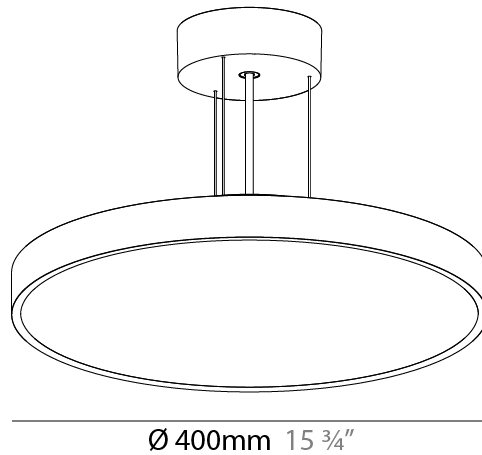

GENERAL

Series: Sign Diva
Subseries: Sign Diva Korona
Partner: Prolicht
Division: Architectural
Installation: Suspension
Product Type: Pendant
Mounting Location: Ceiling
Light Distribution: Direct / Indirect

PHYSICAL

Shape: Round
Diameter (mm): 400
Diameter (in): 15 3/4
Height (mm): 86
Height (in): 3 3/8
Weight (kg): 3.728
Weight (lbs): 8.22
Diffuser: PMMA - Opal / Micro-Prism / Sparkling Secret / Vintage Industrial
Fixture Finish: SSR / BKV / CWI / CRY / HAB / UFT / ITA / RUA / FTG / MYG / LOD / PUS / FRO / FUP / KIA / POP / BLS / SPG / MEY / GOH / CHC / COM / ABZ / JAG / OBR / MOS / ROR
Fixture Material: PMMA / Extruded Aluminum / Steel
Cable Details: 2000mm/78 3/4" or 6000mm/236 1/4" Transparent Cable

ELECTRICAL

Lamp Type: LED (Zhaga Standard)
Input Wattage (W): 31.1
Total Output Wattage (W): 18 / 13
Dimming: Tri-Mode (Non-Dimming and Phase Dimming (120Vac only) and 0-10V Dimming)
Driver Included: Yes
Driver Location: Integrated
Driver Type: Constant Current - Universal
Driver Class: Class 2
Input Voltage (V): 120 - 277
Constant Current (MA): 500 / 350

LED

Color Temperature (°K): 2700 / 3000 / 3500 / 4000
Max. Delivered Lumen (lm): 3049 / 2651 / 2681 / 2736
Nominal Lumen (lm): 4182 / 4142 / 4189 / 4275
CRI: >90 CRI
Lamp Life (hrs): 50000

OPTICAL

RATINGS AND CERTIFICATIONS

Certified By: Certified for North American Standards
IP rating: IP20

51mm 2"
86mm 3 3/8"   2000-6000mm max.